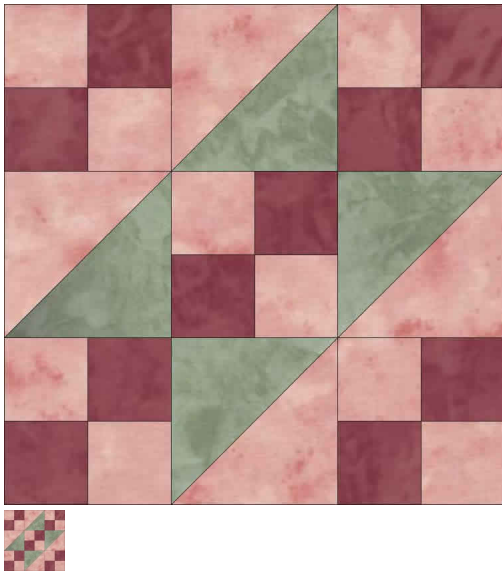

## Road to California

Our own EZ Build Four Patch<sup>®</sup> and EZ Build Half Square Triangles<sup>®</sup> make constructing Road to California easier than you can imagine. **Totally pieced in the hoop and quilted in the hoop.**

Rating: Not Rated Yet

**Price**

\$40.00

Discount

[Ask a question about this product](#)

Description

Our own EZ Build Four Patch<sup>®</sup> and EZ Build Half Square Triangles<sup>®</sup>  
make constructing Road to California easier than you can imagine.

Totally pieced in the hoop and quilted in the hoop.

# Pieced Blocks: Road to California

---