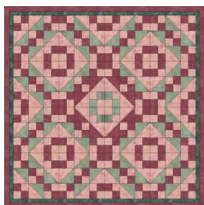

## Road to California

Our own EZ Build Four Patch<sup>®</sup> and EZ Build Half Square Triangles<sup>®</sup> make constructing Road to California easier than you can imagine. **Totally pieced in the hoop and quilted in the hoop.**

Rating: Not Rated Yet

**Price**

\$40.00

Discount

[Ask a question about this product](#)

Description

Our own EZ Build Four Patch<sup>®</sup> and EZ Build Half Square Triangles<sup>®</sup>  
make constructing Road to California easier than you can imagine.

Totally pieced in the hoop and quilted in the hoop.